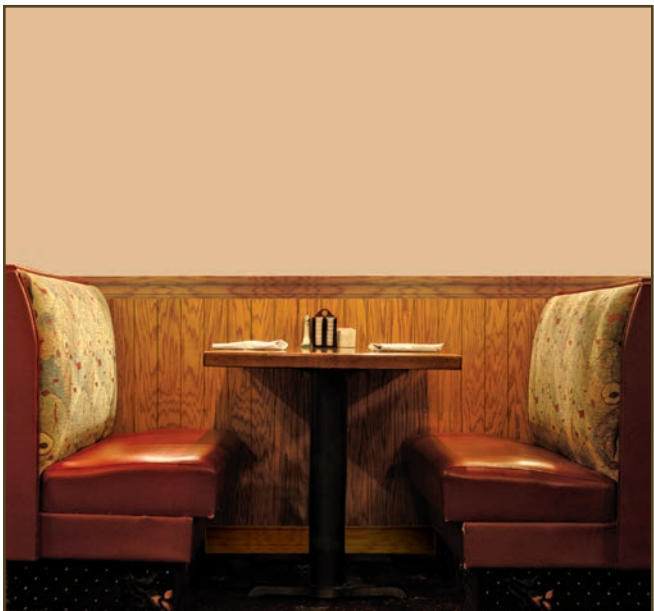

**The good looks are more than skin deep.
The performance is proven.**

PolyMAX Wainscot® and Plank give you a fine, finished appearance with or without painting or staining. Ideally suited for restaurants, institutions and other demanding commercial applications. Both the reversible planks and the laminated panels go up quickly using Parkland's custom designed adhesives. When installed with matching chair rail and base they create wainscot walls that look great from the start and keep on looking good for years to come. The tongue and groove planks can be creatively installed vertically, horizontally or diagonally to achieve your own design. PolyMAX is 100% waterproof and will not support the growth of mold, mildew or bacteria.

Parkland Performance™
WALLS & CEILINGS

PolyMAX WAINSCOT® & PLANK

FEATURING SOLID AND WOODGRAIN DESIGNS

The original PolyMAX Wainscot® features a smooth surface that can be painted to enhance any interior design and features reversible groove designs. But now we've introduced PolyMAX Woodgrain Wainscot. 100% waterproof, mold and mildew resistant and durable beyond compare, these aesthetically pleasing 48" x 32" panels are ideal for a wide variety of commercial applications. Especially those demanding restaurant environments. The panels, with complimenting chair rail and base molding, will not support mold or mildew and will not harbor bacteria. Maintenance is a snap when your walls stand up to being slapped with a careless mop, splashed with a dash of ketchup or totally saturated with water. In the hospitality business, you've got to deal with reality. But isn't it nice to know you don't have to sacrifice appearance to do it?

REVERSIBLE VINYL PLANK – WHITE

Available in 2 lengths:

- 1/4" x 6" x 36" - 6 planks per package Installed coverage 9 sq. ft., 3 lineal ft.
- 1/4" x 6" x 96" - 3 planks per package Installed coverage 12 sq. ft., 1.5 lineal ft.